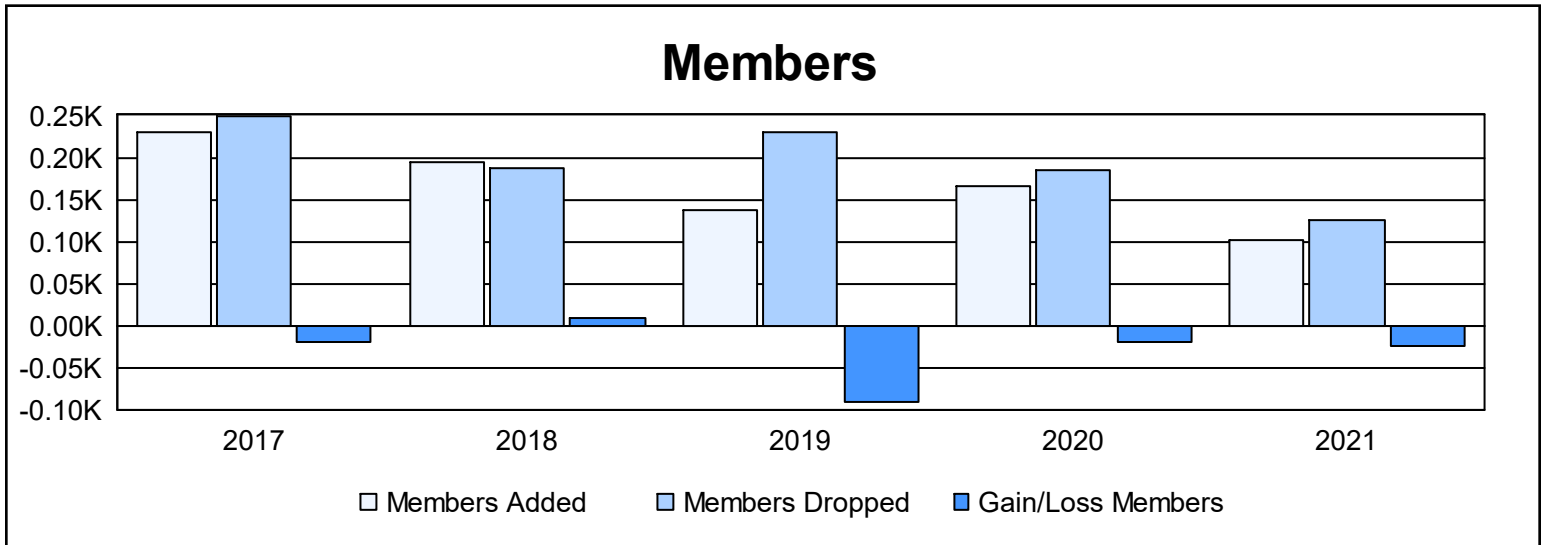

Year	New Clubs	Dropped Clubs	Gain/ Loss Clubs	New Members	Charter Members	Reinstate Members	Transfer Members	Total Member Added	Total Members Dropped	Gain/ Loss Members
2016-2017	1	0	1	175	26	10	18	229	249	-20
2017-2018	1	0	1	146	26	6	17	195	186	9
2018-2019	0	0	0	112	3	3	19	137	229	-92
2019-2020	1	1	0	107	48	3	7	165	184	-19
2020-2021	0	1	-1	85	0	2	14	101	125	-24
<b>Average</b>	<b>1</b>	<b>0</b>	<b>0</b>	<b>125</b>	<b>21</b>	<b>5</b>	<b>15</b>	<b>165</b>	<b>195</b>	<b>-29</b>

### Membership Composition June 2021 Cumulative