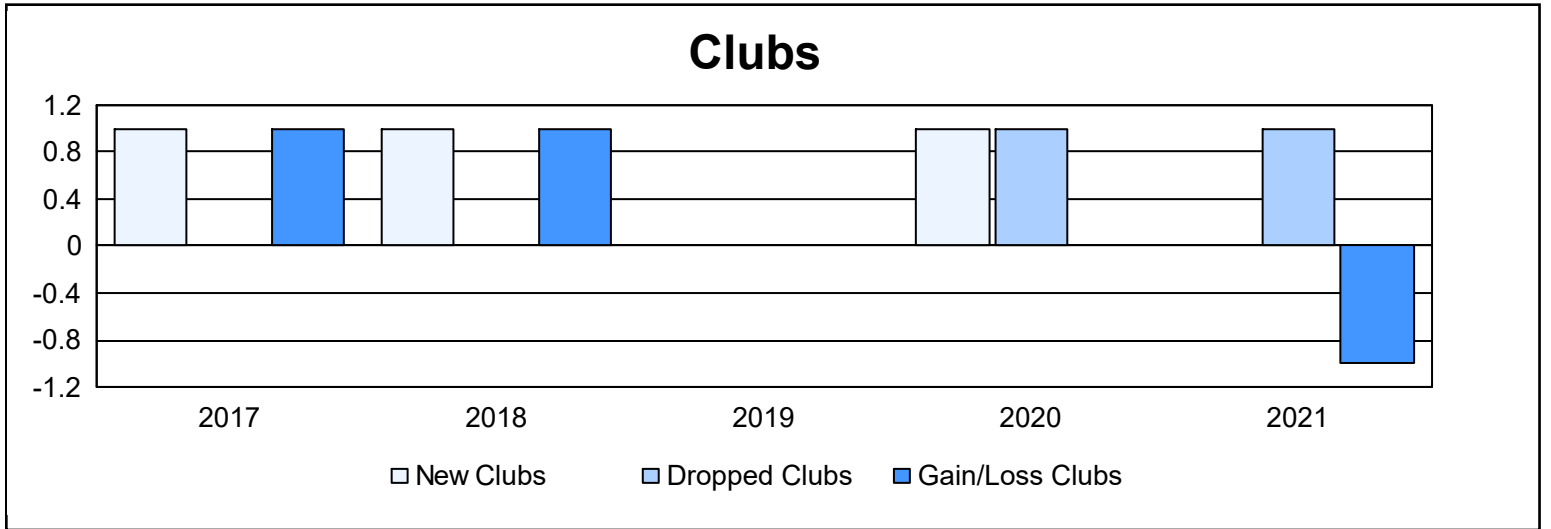

Year	New Clubs	Dropped Clubs	Gain/ Loss Clubs	New Members	Charter Members	Reinstate Members	Transfer Members	Total Member Added	Total Members Dropped	Gain/ Loss Members
2016-2017	1	0	1	175	26	10	18	229	249	-20
2017-2018	1	0	1	146	26	6	17	195	186	9
2018-2019	0	0	0	112	3	3	19	137	229	-92
2019-2020	1	1	0	107	48	3	7	165	184	-19
2020-2021	0	1	-1	85	0	2	14	101	125	-24
<b>Average</b>	<b>1</b>	<b>0</b>	<b>0</b>	<b>125</b>	<b>21</b>	<b>5</b>	<b>15</b>	<b>165</b>	<b>195</b>	<b>-29</b>

### Membership Composition June 2021 Cumulative